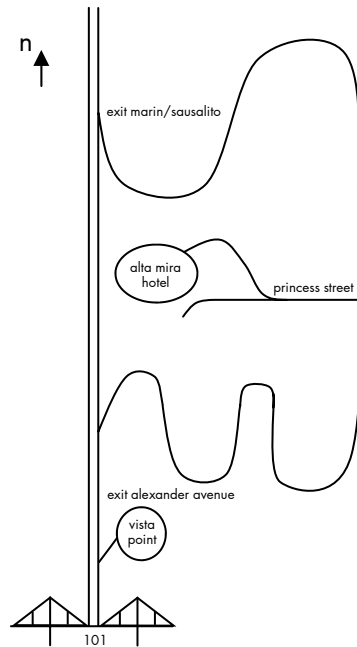

directions from San Francisco

take 101 North across the Golden Gate Bridge.
take the Alexander Avenue exit,
directly after the vista point.
drive two miles to the first stoplight,
turn left onto Princess Street.
drive up Princess Street, going up the hill
it eventually turns into Bulkley Avenue.
you will see the Alta Mira Hotel
on the left side of the road.

directions from Marin County & Points North

take the Marin/Sausalito exit.
drive through eight stoplights.
at the ninth stoplight,
turn right onto Princess Street.
drive up Princess Street, going up the hill
it eventually turns into Bulkley Avenue.
you will see the Alta Mira Hotel
on the left side of the road.

additional information at www.lenga-long.com

Alta Mira Hotel 415. 332. 1350
125 Bulkley Avenue Sausalito, CA 94965